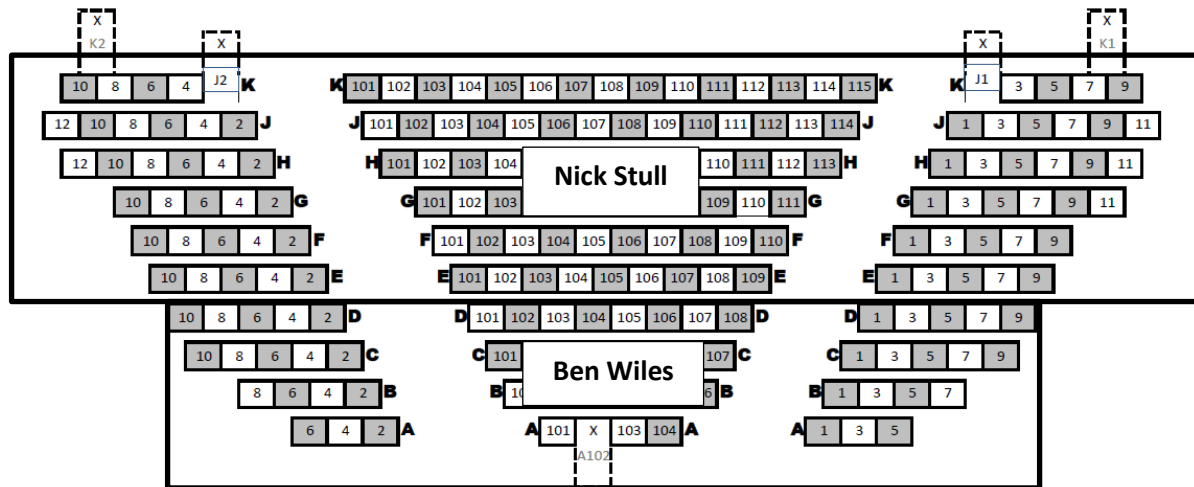

MA 16021

Final Exam

Thur., May. 7, 2015

8:00 a.m. – 10:00 a.m.

ALL INSTRUCTORS

RHPH 172

Drawing does not show that the tiers are curved.

RPH 172

193 stations

104 exam (shown shaded) stations

2 AV screens

2 Document Cameras, Computer, 2 Computer Projections

30' Chalkboard, Fixed Seating, Tiered Floor

Echo 360 Audio & Video

X - Wheelchair seating